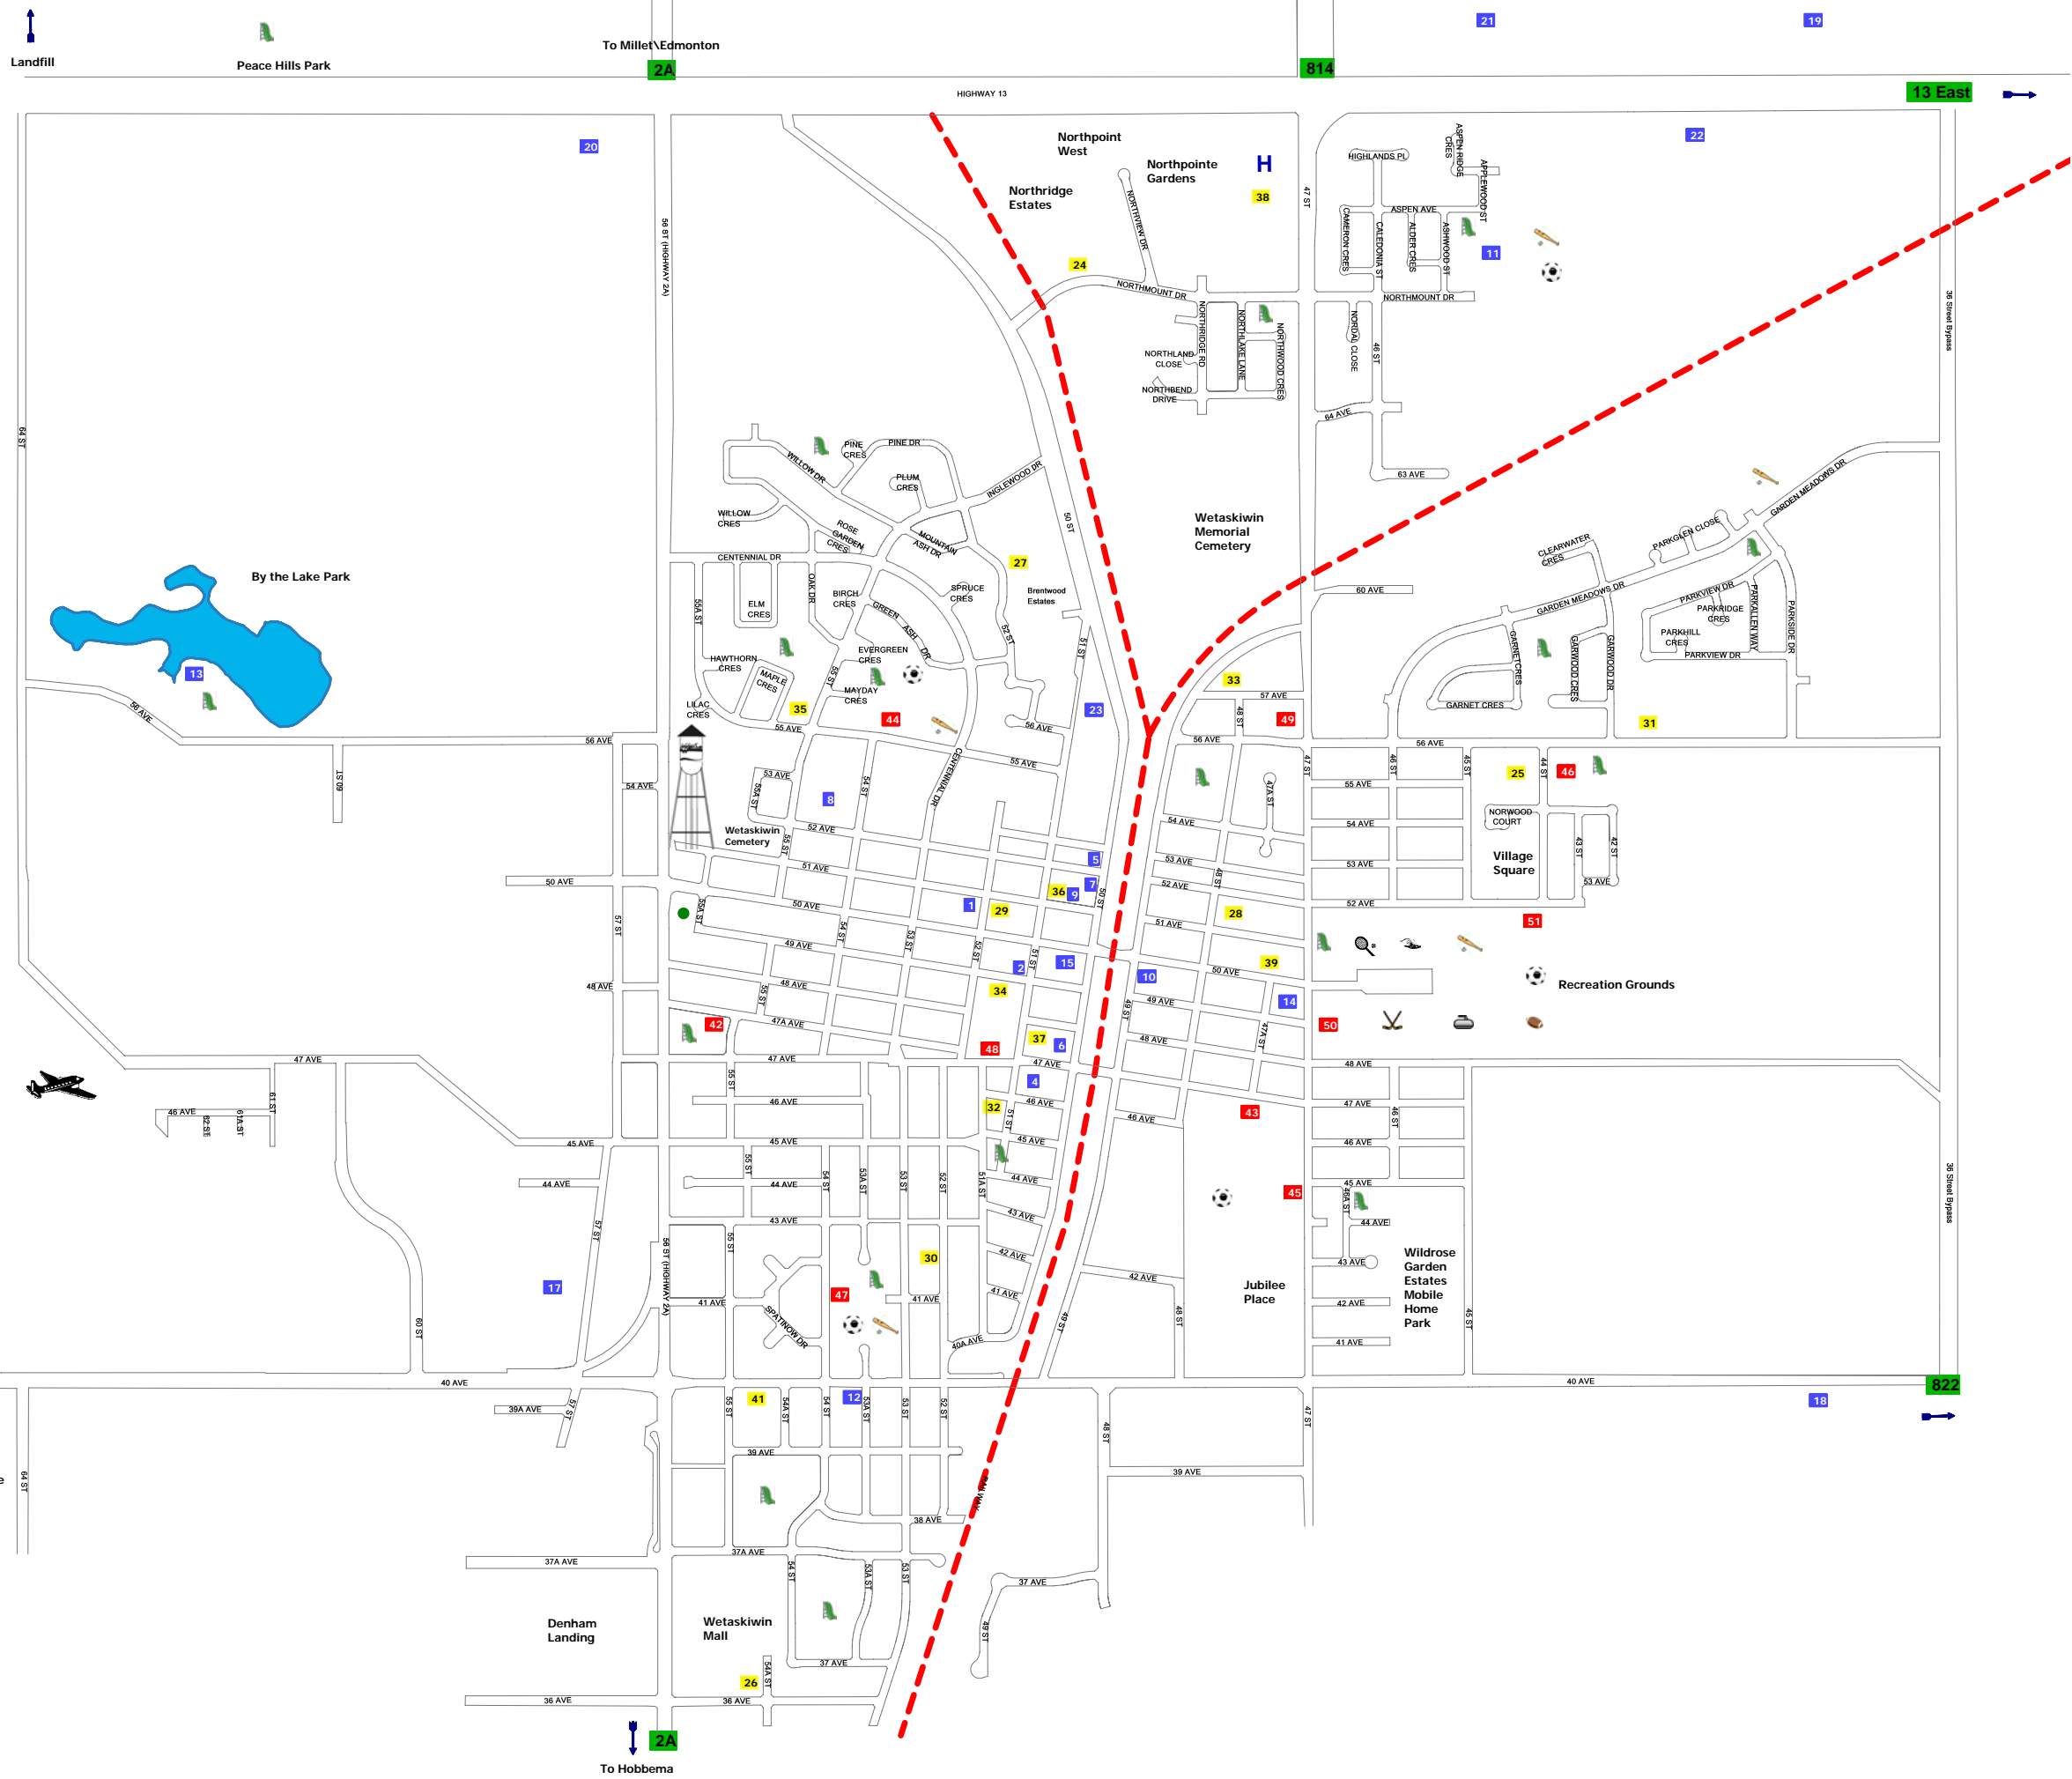

Railway

Airport

Playground

Curling Rink

Football Field

Arenas/Drill Hall

Baseball Diamond

Swimming Pool

Tennis Court

Soccer Field

Chamber of Commerce

3  
40  
To Highway 2  
To Pigeon Lake  
To Prairie Breeze  
To County of Wetaskiwin Office  
To Jedi Office

To Hobbema